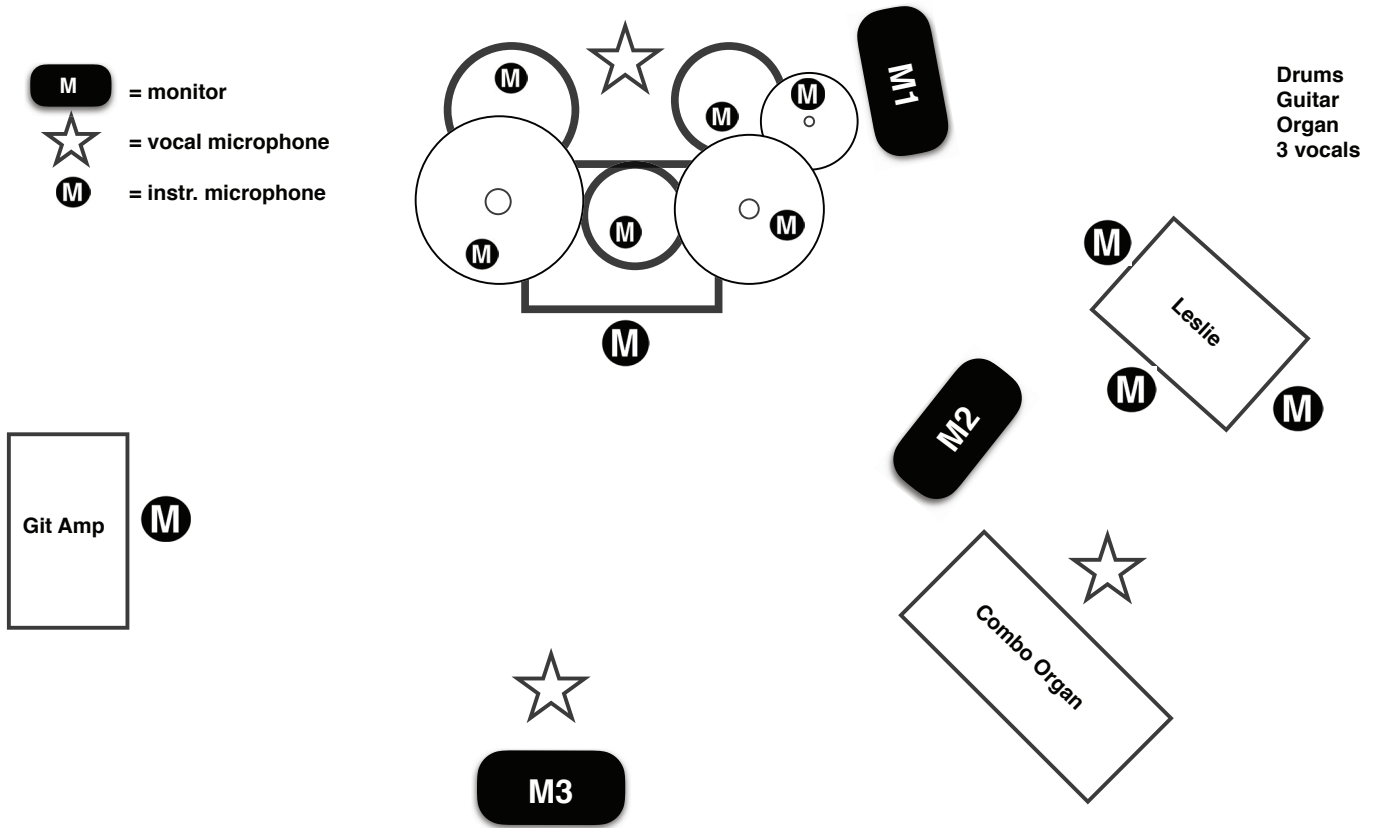

AUNT NANCY

STAGE PLOT

WWW.AUNTNANCY.SE

Channel	Band Member	Instrument	Microphone	Insert
1	Johan	Bass Drum	Audix D6	
2	Johan	Snare	Sennheiser E604	
3	Johan	Hi-Hat	AKG 535	
4	Johan	Hi-tom	Sennheiser E604	
5	Johan	Floor Tom	Sennheiser E604	
6	Johan	OH Left	AKG 535	
7	Johan	OH Right	AKG 535	
8	John	Leslie Left	Shure SM57	Reverb
9	John	Leslie Right	Shure SM57	Reverb
10	John	Leslie Low	EV RE20	
11	Thomas	Guitar Amp	Shure SM57	
12	Thomas	Lead Vocal	Shure Beta 58	Reverb
13	John	Vocal	Shure Beta 58	Reverb
14	Johan	Vocal	Shure Beta 58	Reverb